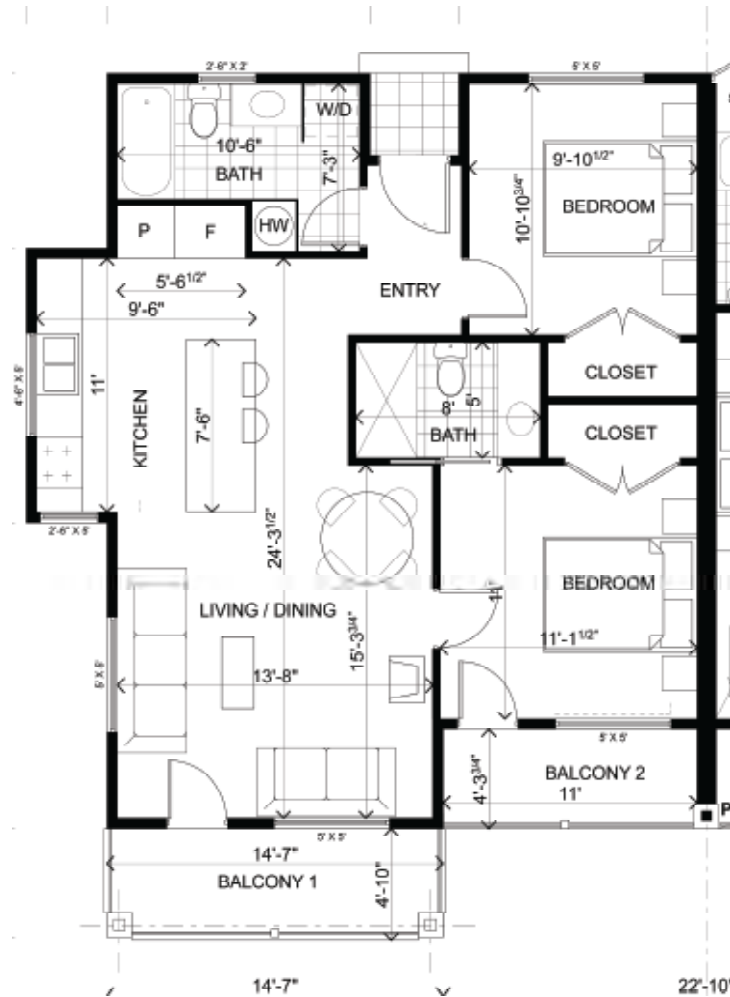


BEARKAT CHALETs AT REDSTONE RESORT

Bearkat Ch^olets

BEARKAT CHALETS AT REDSTONE RESORT

Option 1 & Option 2

In Option 2 the top floor condos will have a vaulted ceiling.

No vaulted ceilings downstairs but the same floor plan.